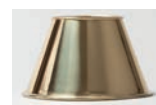

Laiton poli
Polished brass