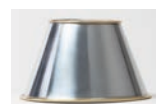

Zinc poli
Polished zinc